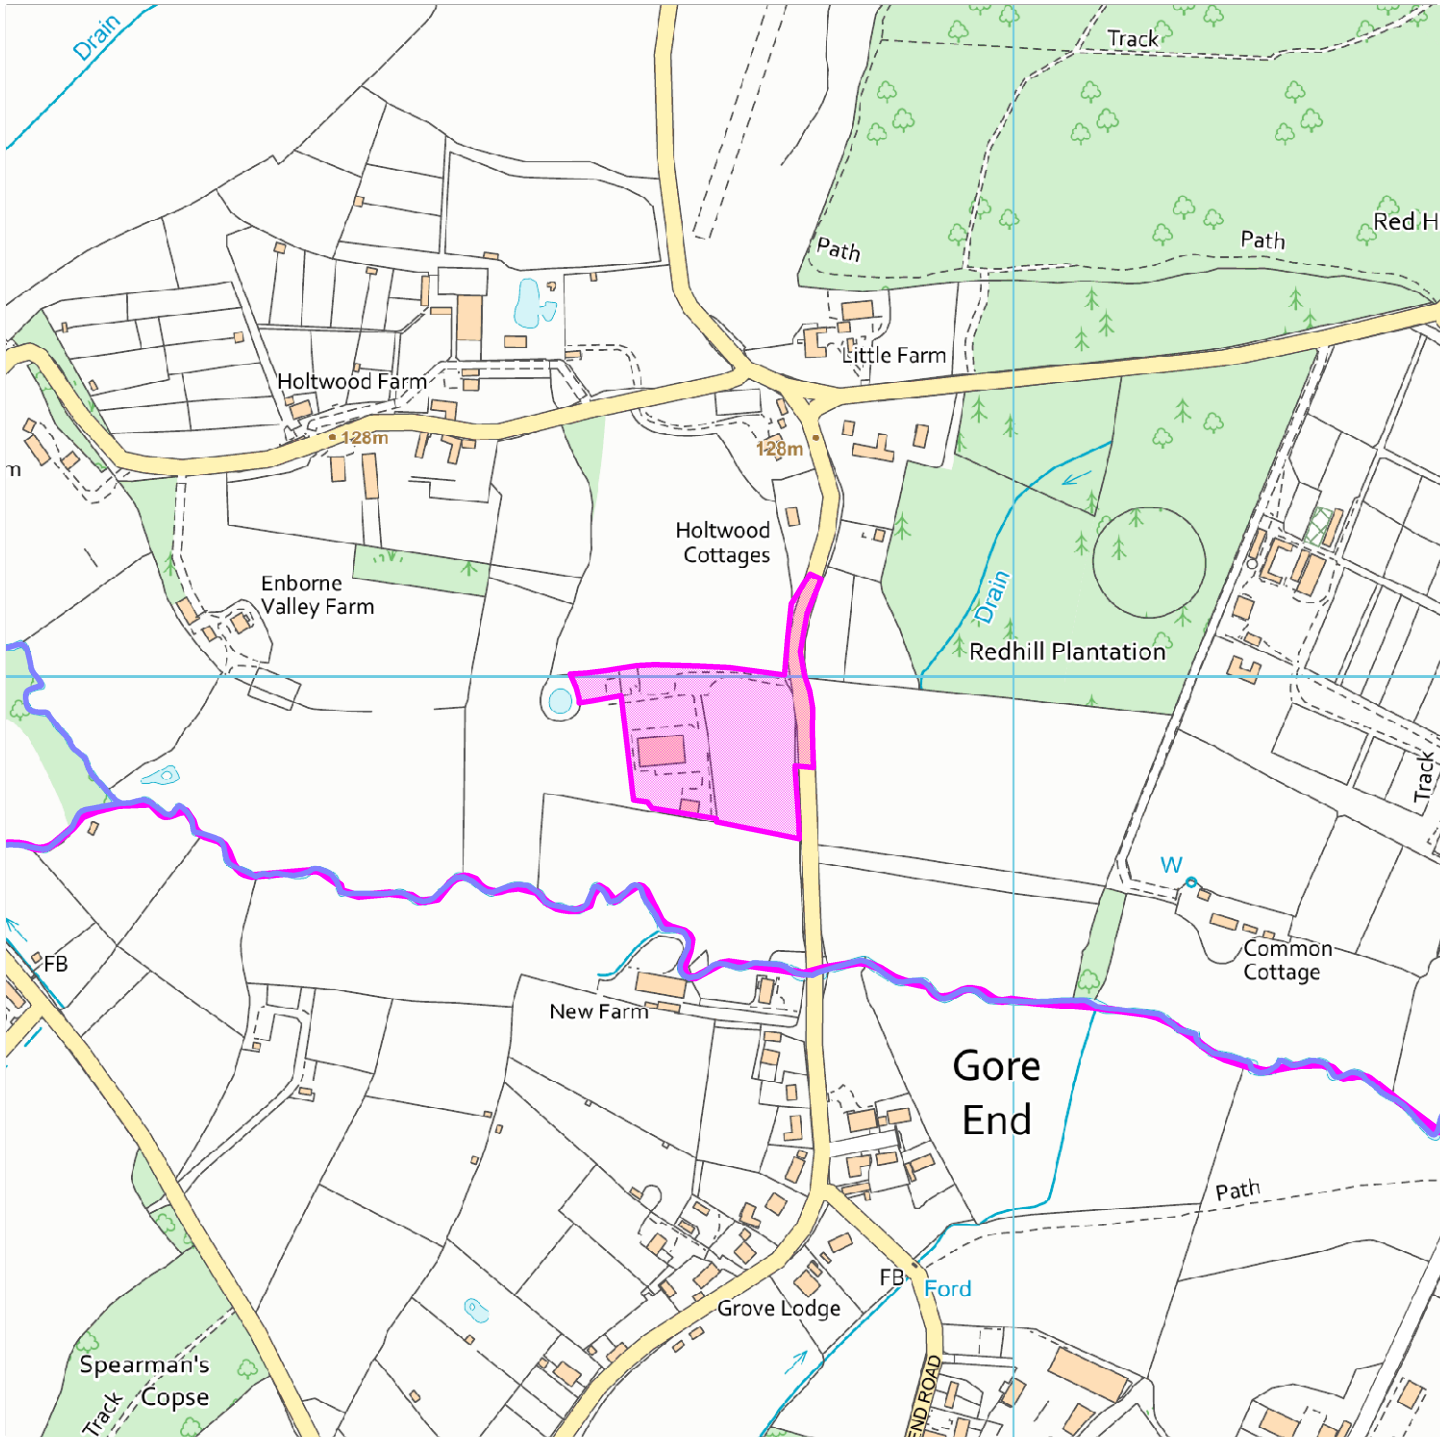

20/01520/FULD

Rickety Gate Farm, Hamstead Marshall RG20 0JH

Map Centre Coordinates :

Scale : 1:5569

Reproduced from the Ordnance Survey map with the permission of the Controller of Her Majesty's Stationery Office © Crown Copyright 2003.

Unauthorised reproduction infringes Crown Copyright and may lead to prosecution or civil proceedings .

<b>Organisation</b>	West Berkshire Council
<b>Department</b>	
<b>Comments</b>	Not Set
<b>Date</b>	16 November 2020
<b>SLA Number</b>	0100024151